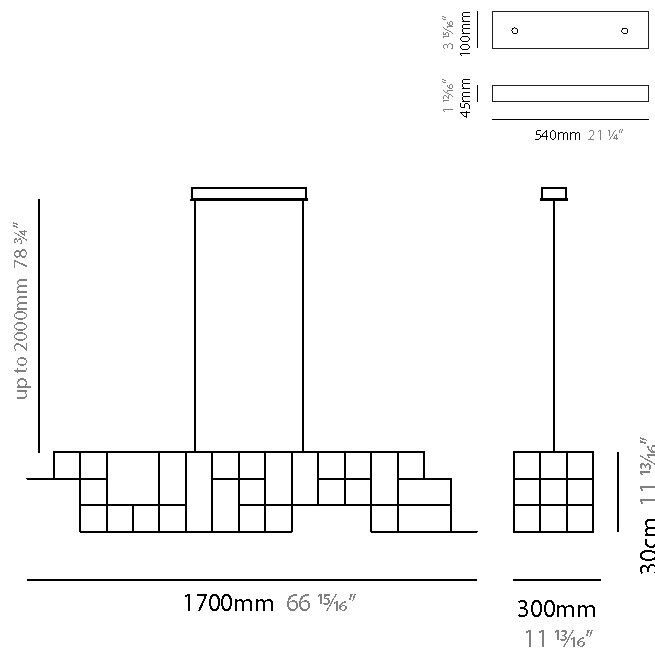

ORION HORIZONTAL SUSPENSION

D101504-

base number   Finish
Options

1. To build a product code in our configurator select the specify button on the base model # product page
2. To build a manual product code on this datasheet choose from the options listed below in blue font and add the suffix to the base model #

GENERAL

Series: Orion
Subseries: Orion Horizontal
Brand: Quasar
Division: Design
Mounting Type: Suspension
Mounting Location: Ceiling
Subcategory: Ambient

PHYSICAL

Shape: Abstract
Length (mm): 1700
Length (in): 66 ¹⁵/₁₆"
Width (mm): 300
Width (in): 11 ¹³/₁₆"
Height (mm): 300
Height (in): 11 ¹³/₁₆"
Max. Overall Height (mm): 2300
Max. Overall Height (in): 90 ⁷/₁₆"
Light Distribution: Omnidirectional
Weight (kg): 11
Weight (lbs): 24.25
Fixture Finish: [NIC / BRA / BBR](#)
Fixture Material: Metal
Cable Details: 2000mm Cable
Upon Request: Custom Sizes

ELECTRICAL

Lamp Type: LED
Input Wattage (W): 88.8
Dimming: Non-Dimming / Phase Dimming (120vac Only)
Driver Included: Yes
Driver Location: Integrated
Driver Type: Constant Voltage - 120/277Vac
Driver Class: Class 2
Input Voltage (V): 120 - 277
Output Voltage (V): 12
Upon Request: 0-10Vdc dimming

LED

Number of LEDs: 148
Color Temperature (°K): 2800
Max. Delivered Lumen (lm): 1480
CRI: >95 CRI
Lamp Life (hrs): 50000

OPTICAL

RATINGS AND CERTIFICATIONS

Certified By: Certified for North American Standards
IP rating: IP20