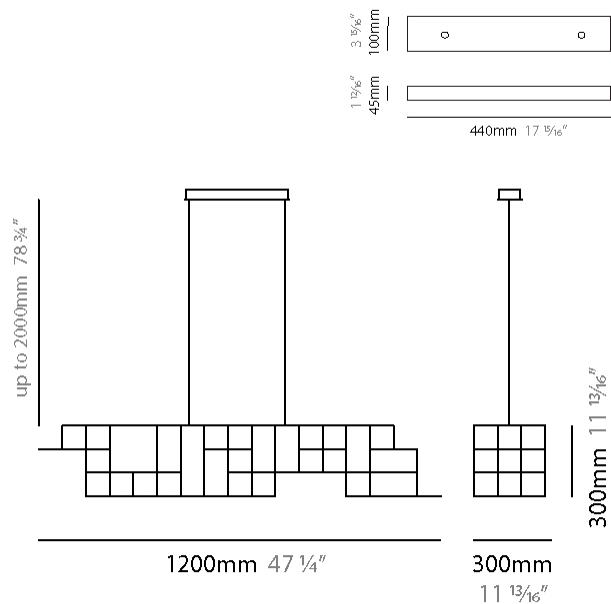

ORION HORIZONTAL SUSPENSION

D101564-

base number Finish
Options

1. To build a product code in our configurator select the specify button on the base model # product page
2. To build a manual product code on this datasheet choose from the options listed below in blue font and add the suffix to the base model #

GENERAL

Series: Orion
Subseries: Orion Horizontal
Brand: Quasar
Division: Design
Mounting Type: Suspension
Mounting Location: Ceiling
Subcategory: Ambient

PHYSICAL

Shape: Abstract
Length (mm): 1200
Length (in): 47 3/4
Width (mm): 300
Width (in): 11 13/16
Height (mm): 300
Height (in): 11 13/16
Max. Overall Height (mm): 2300
Max. Overall Height (in): 90 7/16
Light Distribution: Omnidirectional
Weight (kg): 10
Weight (lbs): 22.05
Fixture Finish: [NIC / BRA / BBR](#)
Fixture Material: Metal
Cable Details: 2000mm Cable
Upon Request: Custom Sizes

ELECTRICAL

Lamp Type: LED
Input Wattage (W): 61.2
Dimming: Non-Dimming / Phase Dimming (120vac Only)
Driver Included: Yes
Driver Location: Integrated
Driver Type: Constant Voltage - 120/277Vac
Driver Class: Class 2
Input Voltage (V): 120 - 277
Output Voltage (V): 12
Upon Request: 0-10Vdc dimming

LED

Number of LEDs: 102
Color Temperature (°K): 2800
Max. Delivered Lumen (lm): 1020
CRI: >95 CRI
Lamp Life (hrs): 50000

OPTICAL

RATINGS AND CERTIFICATIONS

Certified By: Certified for North American Standards
IP rating: IP20